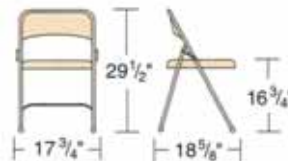

- Heavy gauge tubular steel legs are capped with non-slip polyethylene feet.
- Comfortable contoured seats.
- Curved "U" braces are riveted to both front and rear legs.

SILVER MIST/SILVER MIST MOCHA/BROWN