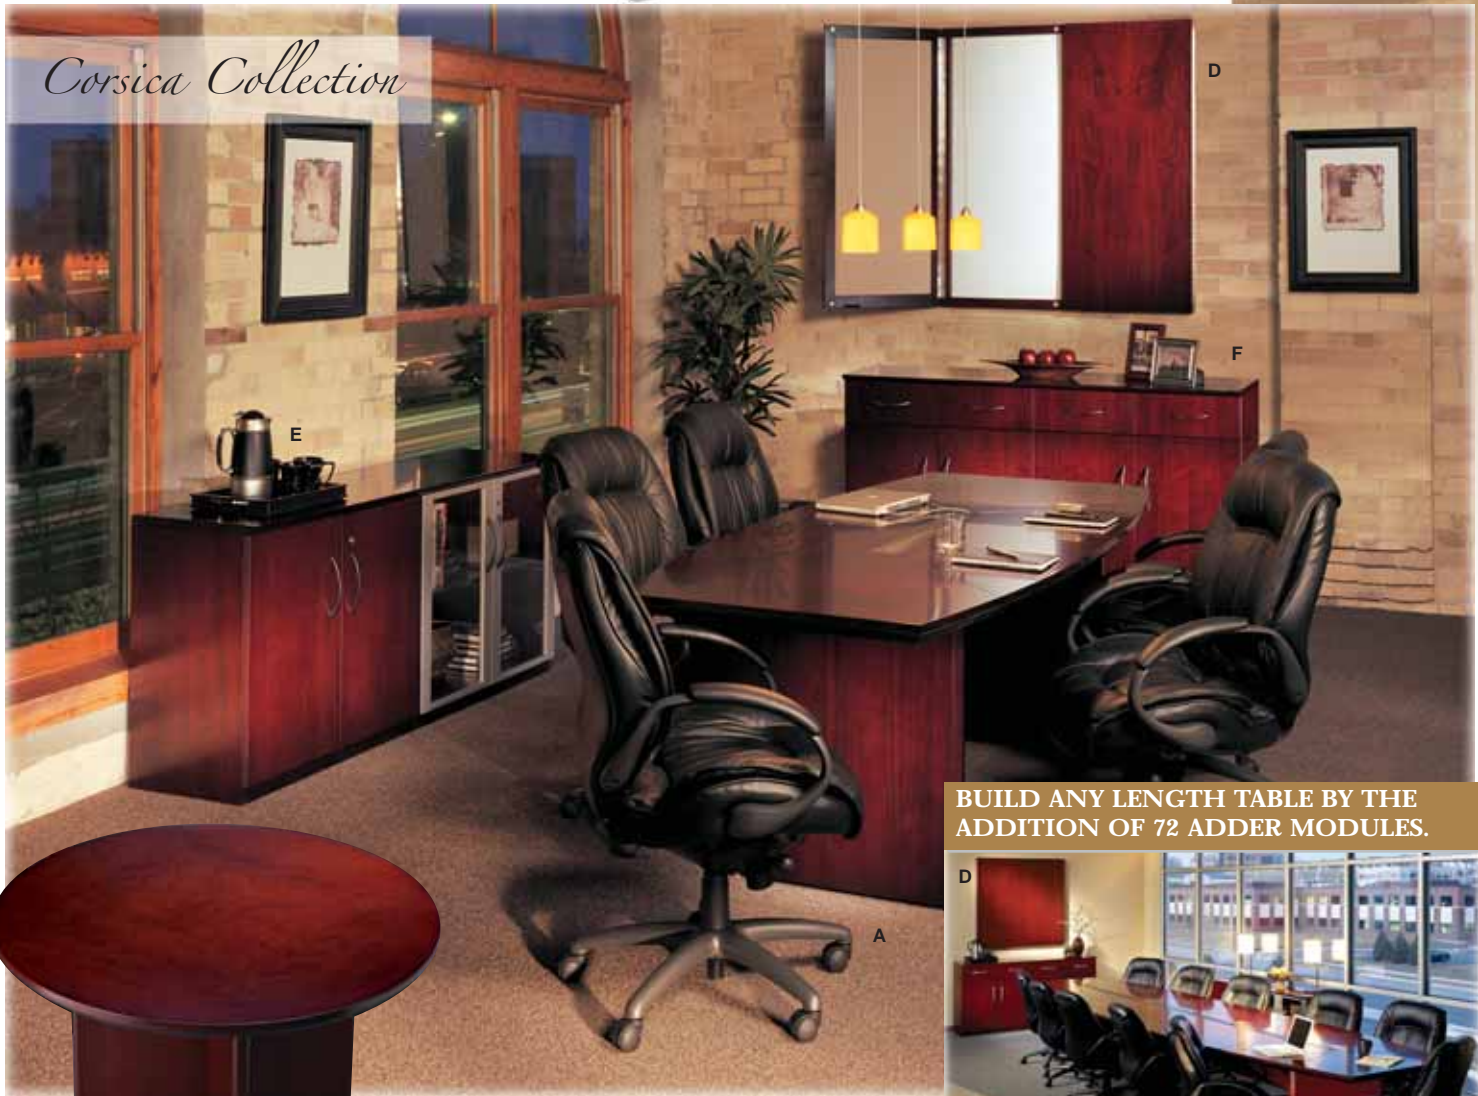

Corsica Collection

BUILD ANY LENGTH TABLE BY THE ADDITION OF 72 ADDER MODULES.

NOTE: The 54" Deep modular tables are designed so the tables can be expanded beyond 30 Ft. by the addition of 6 Ft. adder units.

Elegant, veneer conference tables for the Executive Conference Room. Table surface is a full 2" thick with attractive beveled edge. Finishes protected by two-coat of high-tech catalyzed lacquer. The built-in cable management panel on the boat-shaped tables features a flush, removable steel cover.