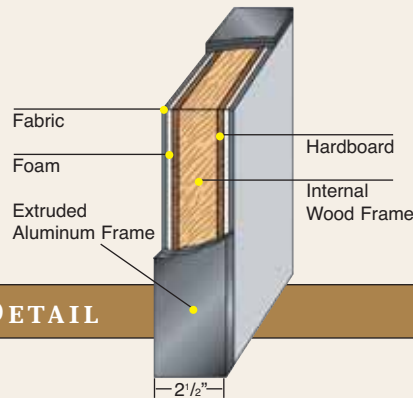

Select items on this page stocked Nationwide. Call for details!

PICTURED

Panel System (As Shown)
List \$2965.00

Complete Package (As Shown w/Desks)
List \$4799.00

Complete Package Includes: Two 72" PL workstations, pedestals. (See Pages 50-54 for Workstation Details)

OFFICESOURCE™
PANEL SYSTEMS

PANEL SYSTEMS DETAIL

UPHOLSTERED PANELS

SP4224	24"w x 42" h	\$199
SP4230	30"w x 42" h	\$219
SP4236	36"w x 42" h	\$249
SP6624	24"w x 66" h	\$249
SP6630	30"w x 66" h	\$279
SP6636	36"w x 66" h	\$299
SP6648	48"w x 66" h	\$349
SP6660	60"w x 66" h	\$399
SP6672	72"w x 66" h	\$499

OPAQUE VIEW-THROUGH PANELS

SPG6624	24"w x 66" h	\$279
SPG6630	30"w x 66" h	\$309
SPG6636	36"w x 66" h	\$349

ACCESSORIES

SP2-42	2 Way Corner Connector 42"	\$49
SP2-66	2 Way Corner Connector 66"	\$69
SP3-42	3 Way T Connector 42"	\$59
SP3-66	3 Way T Connector 66"	\$89
SP4-42	4 Way + Connector 42"	\$59
SP4-66	4 Way + Connector 66"	\$89
SPCAP-24	End Cap	\$16
SPCAP-42	End Cap	\$18
SPCAP-66	End Cap	\$24
SPBASE-2	Pair of Support Feet	\$34
SPWM-42	Wall Mount Kit	\$49
SPWM-66	Wall Mount Kit	\$69
SPSH-36	36" W Laminate Shelf	\$89
SPSB-2	Pair of Shelf Brackets	\$49
SPTB	Top Bracket for Stabilizing Straight Run of Panels	\$5

OPTIONAL SHELVES

PANEL FINISH

Pewter/Charcoal

PICTURED

Panel System (As Shown)
List \$2087.00

Fabric/Finish In-Stock:
Pewter Fabric w/Charcoal Frame.

Complete Package (As Shown w/Desks)
List \$3353.00

Complete Package Includes: 72" PL workstation, pedestal and open shelf. Keyboard Tray not included. See Pages 50-54 for Workstation Details