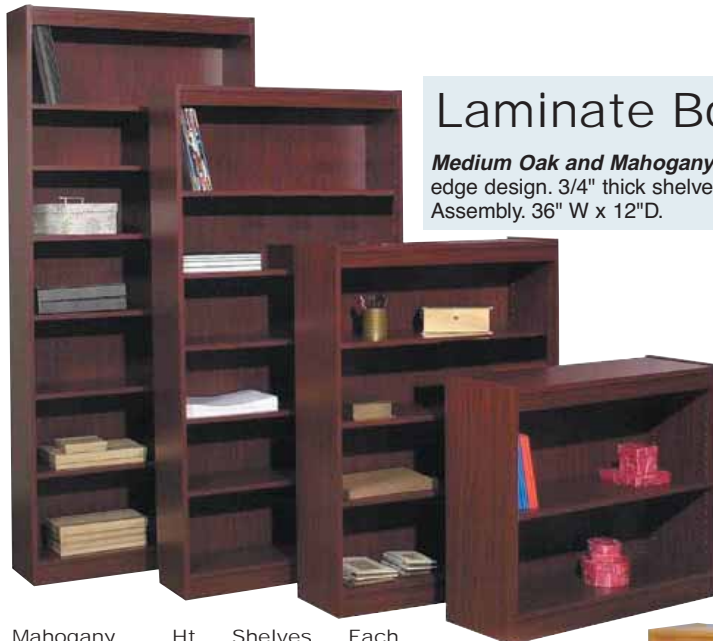

Traditional Trim Kit
TDKITM Mahogany\$80.00

Additional Shelves. 3/4"
46SHO Medium Oak
46SHW Walnut
46SHM Mahogany\$36.00

FINISHES IN-STOCK

Mahogany Walnut Oak Medium Cherry

TRADITIONAL TRIM

Laminate Bookcases

Medium Oak and Mahogany laminate finish. Traditional square edge design. 3/4" thick shelves adjust on 1-1/4" intervals. Easy Assembly. 36" W x 12"D.

Great Value

Mahogany	Ht.	Shelves	Each
2621M	30"	2	\$115.00
2623M	48"	4	\$149.00
2625M	72"	6	\$184.00
2626M	84"	7	\$205.00