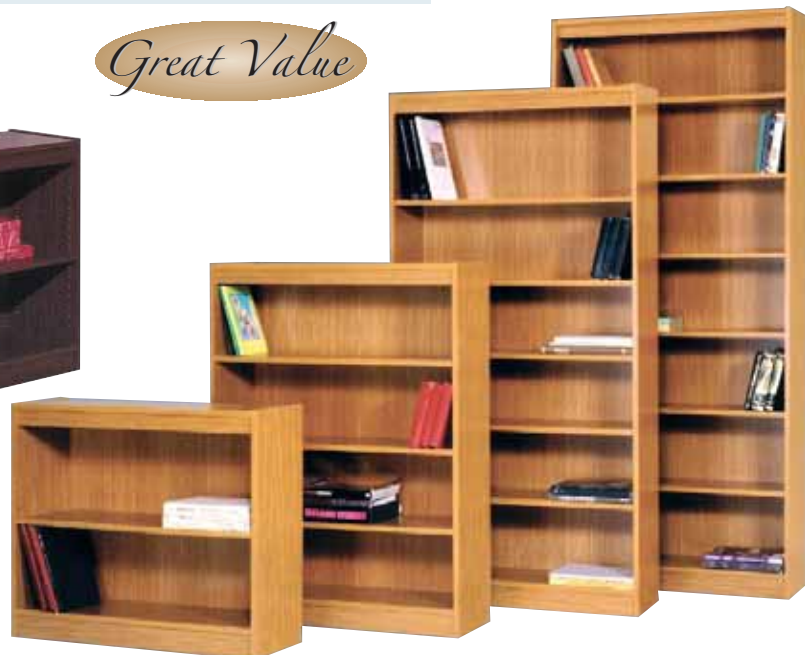

Traditional Trim Kit
TDKITM Mahogany\$80.00

Additional Shelves. 3/4"
46SHO Medium Oak
46SHW Walnut
46SHM Mahogany\$36.00

FINISHES IN-STOCK

Mahogany Walnut Oak Medium Cherry

TRADITIONAL TRIM

Laminate Bookcases

Medium Oak and Mahogany laminate finish. Traditional square edge design. 3/4" thick shelves adjust on 1-1/4" intervals. Easy Assembly. 36" W x 12"D.

Great Value

Mahogany	Ht.	Shelves	Each
2621M	30"	2	\$115.00
2623M	48"	4	\$149.00
2625M	72"	6	\$184.00
2626M	84"	7	\$205.00