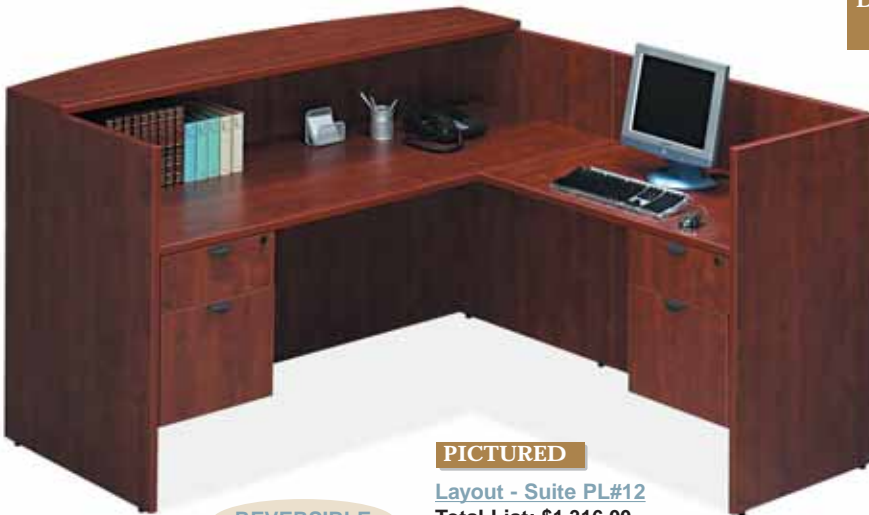

Select items on this page stocked Nationwide. Call for details!

PL Series

**Finishes In-Stock:**  
Mahogany, Cherry, Honey, Espresso

**PICTURED**

**Layout - Suite PLB#11**

**Total List: \$1,660.00**  
(Includes: PL182L, PL192, PL166, PBPF1271(2), PBTC71L, PBTC71R, PB12(3))  
Excluding Seating & Desk Accessories.

\*Note: PBTC71L & PBTC71R transaction tops are only stocked in Cherry or Honey.

REVERSIBLE

**PICTURED**

**Layout - Suite PL#12**  
**Total List: \$1,316.00**  
(Includes: PL107(2), PL169, PL180)  
Excluding Desk Accessories.

REVERSIBLE

**DON'T FORGET "ACCESSORIES"**  
SEE PAGES 177-178

**STANDARD**

- Rich thermally fused laminates with the added features of 3 mil PVC Dura-Edge detailing on all-exposed edges.
- Finished with full "privacy-modesty" panels.
- Commercial Quality Components.
- All pedestals are fully assembled, reversible and lockable.
- Locking file drawers feature full ball bearing suspension for letter or legal filing.