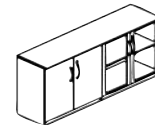

Napoli Collection

14-Step Finishing Process... Insures Uncompromised Quality and Consistent Beauty!

PICTURED

Total List: $6,604.00
(Includes: A, C, D, F, G, I-(2), J)
Excluding Chair.

(A) ND72
Desk
• Curved End Panels and Silver Modesty Panel
72"W x 36"D x 29½"H
List $973.00

(B) QSND63
Desk
• Curved End Panels and Silver Modesty Panel
63"W x 36"D x 29½"H
List $899.00

(C) NBDG R/L
Bridge
• Connects to Desk and to Credenza
• Top Floats on Silver Supports
48"W x 20"D x 29½"H
List $490.00

(D) NCNZ72
Credenza
• Top Floats on Silver Supports
72"W x 24"D x 29½"H
List $840.00

(E) QSNCNZ63
Credenza
• Top Floats on Silver Supports
63"W x 24"D x 29½"H
List $780.00

(F) NFF
File/File Pedestal for Napoli Credenza
• Two File Drawers
• Full-Extension Ballbearing Suspension
• Finished on All Sides
• Removable Lock Core
• Fully Assembled
15¼"W x 21¼"D x 26"H
List $590.00

(G) QSNHTC72
Hutch
• Four Glass Doors with Full-Width Shelf Suspended Below
72"W x 15"D x 50½"H
List $1,490.00

(H) QSNHTC63
Hutch
• Four Glass Doors with Full-Width Shelf Suspended Below
63"W x 15"D x 50½"H
List $1,390.00

(I) QSVBQ2
Quarter Round Bookcase
• Free Standing Unit
19"W x 19"D x 29½"H
List $485.00

(J) QSVLC
Low Wall Cabinet
• Features a two shelf storage area w/set of wood doors and set of glass doors. Sized to align with Lateral File.
72"W x 19"D x 29½"H
List $1251.00

ACCESSORY

NCD
Center Desk Drawer
• All wood, leather-lined drawer features beveled front.
30"W x 18"D x 2"H
List $169.00

Some items in this collection come ready-to-assemble.

Styling... Desk Surfaces Have an Italian-Influenced "Floating" Appearance!

PICTURED

Total List: $2150.00
(Includes: B, J)
Excluding Chairs.