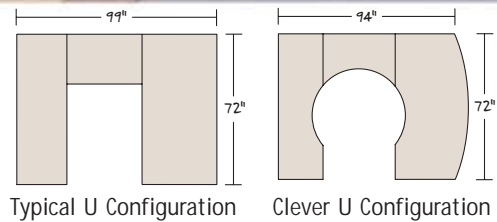

Typical U Configuration

Clever U Configuration

Quick-fastener (no tool assembly)

**FACTORY EXPRESS SHIPS IN 8 WORKING DAYS.**