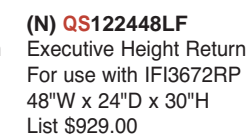

(M) QS123672RP
Right Pedestal Desk
72"W x 36"D x 30"H
List \$1338.00

(B) SO123672DP
Double Pedestal Desk
72"W x 36"D x 30"H
List \$1578.00

(E) SO122472SC
Storage Credenza
72"W x 24"D x 30"H
List \$2009.00

(H) SO121536TU
Top Unit
35½"W x 15"D x 38"H
List \$742.00

(L) QS122448RF
Executive Height Return
For use with IF13672LP
48"W x 24"D x 30"H
List \$929.00

(N) QS122448LF
Executive Height Return
For use with IF13672RP
48"W x 24"D x 30"H
List \$929.00