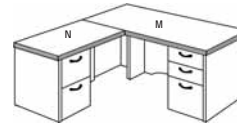

Allegiance Collection

PICTURED

Total List: \$8,136.00
(Includes: A, D, F, (2)-G, (2)-H)
Excluding Chair.

Please Note:
Laminate Tops/
Veneer Chassis.

(A) SO123672BDP
Executive Desk
Bow Front
72"W x 30/36"D x 30"H
List \$1808.00

(D) SO122472KC
Kneespace Credenza
72"W x 24"D x 30"H
List \$1354.00

(G) SO122436L2
2 Drawer Lateral File
35½"W x 24"D x 30"H
List \$1136.00

(K) QS123672LP
Left Pedestal Desk
72"W x 36"D x 30"H
List \$1338.00