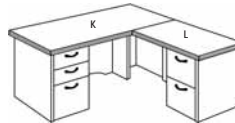

Allegiance Collection

PICTURED

Total List: \$8,136.00
(Includes: A, D, F, (2)-G, (2)-H)
Excluding Chair.

Please Note:
Laminate Tops/
Veneer Chassis.

(A) SO123672BDP
Executive Desk
Bow Front
72"W x 30/36"D x 30"H
List \$1808.00

(D) SO122472KC
Kneespace Credenza
72"W x 24"D x 30"H
List \$1354.00

(G) SO122436L2
2 Drawer Lateral File
35½"W x 24"D x 30"H
List \$1136.00

(K) QS123672LP
Left Pedestal Desk
72"W x 36"D x 30"H
List \$1338.00