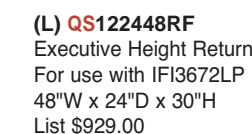

(M) QS123672RP
Right Pedestal Desk
72"W x 36"D x 30"H
List \$1338.00

(B) SO123672DP
Double Pedestal Desk
72"W x 36"D x 30"H
List \$1578.00

(E) SO122472SC
Storage Credenza
72"W x 24"D x 30"H
List \$2009.00

(H) SO121536TU
Top Unit
35½"W x 15"D x 38"H
List \$742.00

(L) QS122448RF
Executive Height Return
For use with IF13672LP
48"W x 24"D x 30"H
List \$929.00

(N) QS122448LF
Executive Height Return
For use with IF13672RP
48"W x 24"D x 30"H
List \$929.00