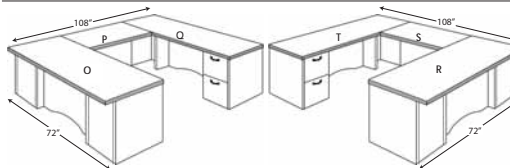

(M) QS123672RP
Right Pedestal Desk
72"W x 36"D x 30"H
List \$1338.00

(B) SO123672DP
Double Pedestal Desk
72"W x 36"D x 30"H
List \$1578.00

(E) SO122472SC
Storage Credenza
72"W x 24"D x 30"H
List \$2009.00

(H) SO121536TU
Top Unit
35½"W x 15"D x 38"H
List \$742.00

(L) QS122448RF
Executive Height Return
For use with IF13672LP
48"W x 24"D x 30"H
List \$929.00

(N) QS122448LF
Executive Height Return
For use with IF13672RP
48"W x 24"D x 30"H
List \$929.00