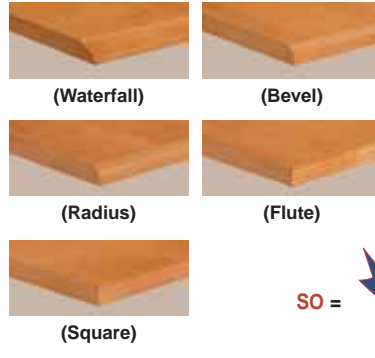

SELECT EDGE OPTION - (FIVE TO CHOOSE FROM)

SELECT FINISH OPTION

LM - Light Maple	CF - Cherry
MF - Mahogany	EF - Espresso

SELECT DRAWER PULL OPTION - (TEN TO CHOOSE FROM)

ARC (Aluminum)	ELITE (Aluminum)	BUCKLE (Aluminum)	FOCUS (Aluminum)	BAR (Aluminum)
ARC (Black)	ELITE (Black)	BUCKLE (Black)	FOCUS (Black)	BAR (Black)