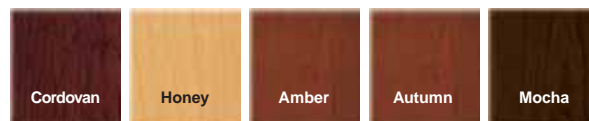

Cordovan

Honey

Amber

Autumn

Mocha