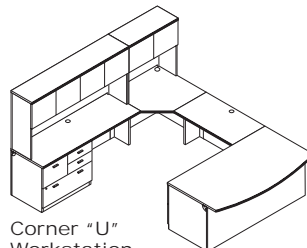

Park Avenue
COLLECTION™

The Park Avenue Collection® provides avenues of expression for the most demanding tastes.

Desk Workstation
72"W x 102"D
\$7121

Peninsula "U" Workstation
110"W x 72"D
\$9178

Desk "L" Workstation
74"W x 66"D
\$5577

Peninsula "L" Workstation
72"W x 110"D
\$3889

Desk Workstation
109"W x 102"D
\$11,642

Corner "U" Workstation
110"W x 116"D
\$10,397

Corner "U" Workstation
96"W x 80"D
\$6046

Modular Storage
72"W x 24"D
\$6703