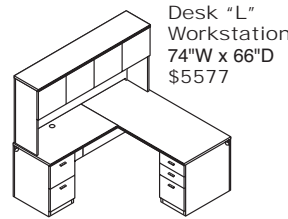

Park Avenue
COLLECTION™

The Park Avenue Collection® provides avenues of expression for the most demanding tastes.

Desk Workstation
72"W x 102"D
\$7121

Peninsula "U" Workstation
110"W x 72"D
\$9178

Desk "L" Workstation
74"W x 66"D
\$5577

Peninsula "L" Workstation
72"W x 110"D
\$3889

Desk Workstation
109"W x 102"D
\$11,642

Corner "U" Workstation
110"W x 116"D
\$10,397

Corner "U" Workstation
96"W x 80"D
\$6046

Modular Storage
72"W x 24"D
\$6703

Modular Storage
47 1/4"W x 24"D
\$3167