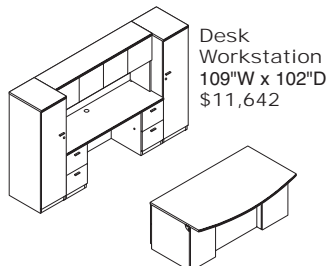

Park Avenue
COLLECTION™

The Park Avenue Collection® provides avenues of expression for the most demanding tastes.

Desk Workstation
72"W x 102"D
\$7121

Peninsula "U" Workstation
110"W x 72"D
\$9178

Desk "L" Workstation
74"W x 66"D
\$5577

Peninsula "L" Workstation
72"W x 110"D
\$3889

Desk Workstation
109"W x 102"D
\$11,642

Corner "U" Workstation
110"W x 116"D
\$10,397

Corner "U" Workstation
96"W x 80"D
\$6046

Modular Storage
72"W x 24"D
\$6703

Modular Storage
47 1/4"W x 24"D
\$3167