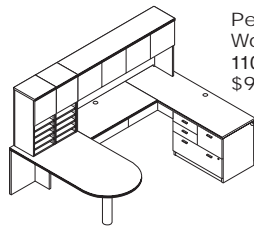

Park Avenue
COLLECTION™

The Park Avenue Collection® provides avenues of expression for the most demanding tastes.

Desk Workstation
72"W x 102"D
\$7121

Peninsula "U" Workstation
110"W x 72"D
\$9178

Desk "L" Workstation
74"W x 66"D
\$5577

Peninsula "L" Workstation
72"W x 110"D
\$3889

Desk Workstation
109"W x 102"D
\$11,642

Corner "U" Workstation
110"W x 116"D
\$10,397

Corner "U" Workstation
96"W x 80"D
\$6046

Modular Storage
72"W x 24"D
\$6703

Modular Storage
47 1/4"W x 24"D
\$3167