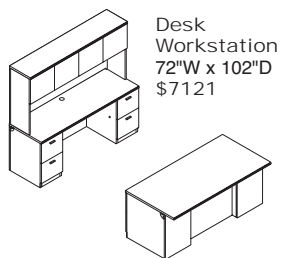

Park Avenue
COLLECTION™

The Park Avenue Collection® provides avenues of expression for the most demanding tastes.

Desk Workstation
72"W x 102"D
\$7121

Peninsula "U" Workstation
110"W x 72"D
\$9178

Desk "L" Workstation
74"W x 66"D
\$5577

Peninsula "L" Workstation
72"W x 110"D
\$3889

Desk Workstation
109"W x 102"D
\$11,642

Corner "U" Workstation
110"W x 116"D
\$10,397

Corner "U" Workstation
96"W x 80"D
\$6046

Modular Storage
72"W x 24"D
\$6703

Modular Storage
47 1/4"W x 24"D
\$3167