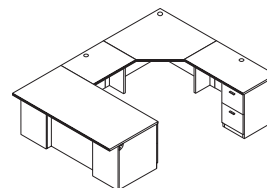

Park Avenue
COLLECTION™

The Park Avenue Collection® provides avenues of expression for the most demanding tastes.

Desk Workstation
72"W x 102"D
\$7121

Peninsula "U" Workstation
110"W x 72"D
\$9178

Desk "L" Workstation
74"W x 66"D
\$5577

Peninsula "L" Workstation
72"W x 110"D
\$3889

Desk Workstation
109"W x 102"D
\$11,642

Corner "U" Workstation
110"W x 116"D
\$10,397

Corner "U" Workstation
96"W x 80"D
\$6046

Modular Storage
72"W x 24"D
\$6703