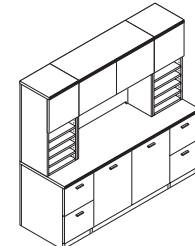

Peninsula "L" Workstation
72"W x 110"D
\$3889

Desk Workstation
109"W x 102"D
\$11,642

Corner "U" Workstation
110"W x 116"D
\$10,397

Corner "U" Workstation
96"W x 80"D
\$6046

Modular Storage
72"W x 24"D
\$6703