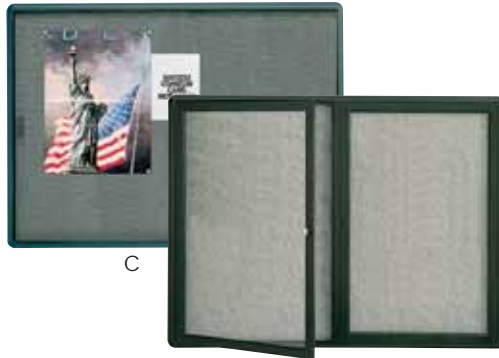

Magnetic Enclosed Signs

A. Enclosed Matrix™ Signs

Post and protect your important documents behind clear, magnetic acrylic covers. The contemporary slim profile frame covers a magnetic surface that makes posting and updating information simple and easy. Mix, match and connect multiple Enclosed Matrix Signs to create your own custom system. The included mounting system makes hanging simple and allows for horizontal or vertical mounting. Included with each sign are 16 slim high-power magnets.

S2323	23" x 23"-Sign	\$158.95
S3423	23" x 34"-Sign	\$211.95
S2305	5" x 23"-Header	\$79.95
SM50	Additional Magnets	\$22.95

B. Euro™ Enclosed Magnetic Bulletin Board

Grey, magnetic bulletin surface dynamically displays important information and the modern, anodized aluminum Euro™ cabinet has bold lines and superior styling to complement any office decor. The magnetic surface allows you to post documents using magnets. The durable doors lock to keep important information safe. A shatterproof acrylic window with the protective, weather-resistant seal preserves documents and notices. Includes Quarter® Magnets and two keys per lock plus mounting hardware.

ERB32A	2'x3' Enclosed Board	\$22.95
---------------	----------------------------	----------------

A

Clear, flexible magnetic acrylic cover holds documents securely, yet makes it easy to replace with new items

New For 2008!

B

C

C. Enclosed Fabric Bulletin Boards

Stylish aluminum cabinets with rounded corners and graphite finish with fabric bulletin boards to complement any room. Long-lasting durable gray fabric tacking surface. Specially designed security mounting system secures board to the wall. Available in 1- or 2-door or sliding door models. Includes one key per lock.