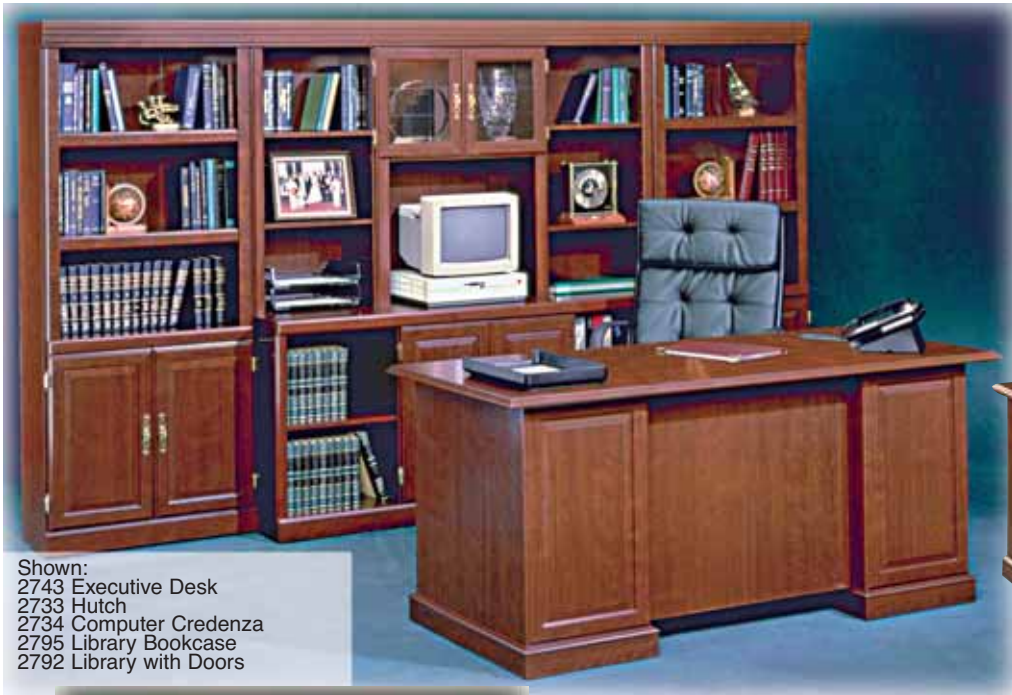

*Heritage Hill Collection*

Shown:  
2743 Executive Desk  
2733 Hutch  
2734 Computer Credenza  
2795 Library Bookcase  
2792 Library with Doors

Traditional Classic Cherry finish grouping with brass-plated hardware. The executive desk includes one pencil, two box and three file drawers with full suspension slides. The credenza features raised panel doors to conceal a slide-out keyboard with mouse shelf and a printer shelf. Hutch unit includes two beveled glass doors with a light fixture and adjustable shelves.

2743 Executive Desk  
29 1/2"D x 65"W x 30"H  
Three file drawers with full extension slides holds letter and legal. Files on left lock for security. Has two small drawers on right .....\$663.00

2733 Hutch  
13"D x 65 1/2"W x 41 1/8"H  
Attaches to 2734 credenza, light fixture behind 2 framed doors with beveled safety glass. Vertical rack holds 36 CD's...\$343.00

2734 Computer Credenza  
20 1/2"D x 65 1/2"W x 30 1/8"H  
Slide-out keyboard shelf and slide-out printer shelf concealed behind raised panel doors.....\$401.00

2702 Lateral File  
Drawers hold letter or legal with full extension slides. Top drawer only, locks.  
20 1/2"D x 30 1/8"W x 30 1/8"H \$304.00

4738105 Computer Desk with Hutch  
Classic Cherry finish with pull out keyboard, tower compartment and 2 file drawers.  
24"D x 54"W x 58"H .....\$465.00

**Ready to Assemble**

Barrister Bookcase with four framed tempered glass doors with lift up and slide back to access shelf. Classic Cherry finish.  
60 1/8"H x 12 5/8"D x 29 1/4"W.  
4724105 Classic Cherry .....\$246.00