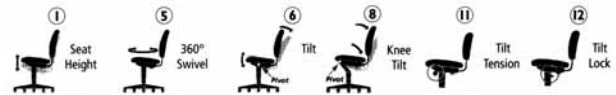

3490BL Black with Optional Fixed arms

High Back Task Chair

Seat: 22-1/4"W x 20-3/4"D, Back: 23"W x 23"H. Seat Height: 19-1/2" to 23-1/2".

3490BL Black
3490BU Blue\$431.00

3491BU Blue with Optional T-Pad arms

BLACK (BL)

BLUE (BU)

Mid Back Task Chair

Seat: 22-1/4"W x 20-3/4"D, Back: 23"W x 19-3/4"H. Seat Height: 18-1/2" to 22-1/2".

3491BL Black
3491BU Blue\$399.00

Optional Arm Kits

Black
3498BL Fixed\$107.00
3496BL T-Pad\$85.00

ADJUSTMENT FEATURES

OfficeSource™ Stools

Vinyl upholstered stools adjust in height for a variety of uses. Generously cushioned 16" dia. seat is 3 1/2 inches thick and swivels 360°.

217 Deluxe Posture Chair
Back Size: 16"W x 15-1/2"H
Seat Size: 18"W x 16"D
Seat Height adj: 16-1/2" to 20-1/2"
217BLU
217BUR
217CHR
217BLK\$109.00