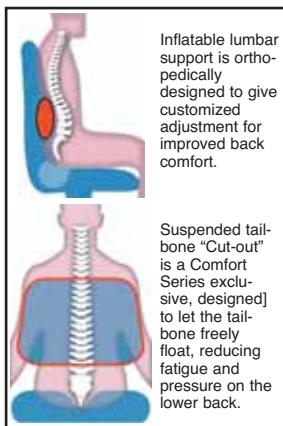

Comfort Series Seating

“Big & Tall”

Supports up to 450 lbs.

A

A. BIG & TALL PIVOT ARM CHAIR

Supports up to 450 lbs with steel reinforced seat frame and heavy-duty high-density foam. Features include tilt tension and tilt lock, pneumatic seat height adjustment and inflatable lumbar support. Arms pivot for ease of use. Available in Black leather, along with Gray, Blue or Burgundy fabric. Frame is Black and features oversize, 29" diameter cast aluminum base. Exceeds ANSI/BIFMA standards. Overall: 29"W x 28"D x 44-48"H

6446AG Black Leather\$999.00

GRAY
(2110)

BLUE
(2111)

BURGUNDY
(2112)

BLACK
LEATHER
(BLT)

B

B. ORTHO BIG & TALL

High-Back Executive Chair with Lumbar Pump. Pneumatic height adjustment. Molded loop arms. Seat: 23"W x 21"D. Back: 22"W x 28"H. Overall height: 44" to 47".

1801AG2110 Gray\$799.00

C

C. COMFORT EXECUTIVE POSTURE

Features inflatable lumbar support. Exclusive cut-out in seat which reduces stress on muscles throughout back. Back height adjustment. Pneumatic seat height adjustment, Tilt tension and tilt lock. Adjustable arms. Available in Gray, Blue or Burgundy fabric. Frame is Black. Overall: 25"W x 27"D x 39-43"H

9414AG2110 Gray
9414AG2111 Blue
9414AG2112 Burgundy\$699.00

D

D. COMFORT EXECUTIVE HIGH BACK

Features exclusive cut-out in seat which reduces stress on muscles throughout back. One piece seat/back construction. Inflatable lumbar support. Also features pneumatic seat height adjustment, tilt, tilt tension and tilt lock. Adjustable arms are standard. Available in Gray or Blue fabric. Frame is Black. Exceeds ANSI/BIFMA standards. Overall: 26"W x 29"D x 44-48"H