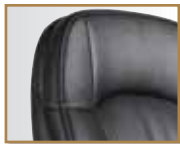

Contrast Stitching

C

**(C) 7128**  
Side Chair w/Black Frame  
Overall: 25"W x 25"D x 38"H  
Seat: 20"W x 19"D  
**List \$199.00**

**Upholstery In-Stock:** Black or Chocolate w/Contrast Stitching

Select items on this page stocked Nationwide. Call for details!

Contrast Stitching

D

**(D) 5021**  
Executive Mid Back w/Black Frame  
Overall: 25½"W x 27½"D x 39-42"H  
Seat: 20½"W x 19"D  
**List \$199.00**

**Upholstery In-Stock:** Taupe w/o Contrast Stitching, Black or Chocolate w/Contrast Stitching

*Silver with Black Upholstery*

E

**(E) 10211**  
Executive High Back w/Contrast Stitching  
Overall: 26"W x 28½"D x 44-46½"H  
Seat: 20"W x 20"D  
**List \$299.00**

**Upholstery In-Stock:** Silver w/Black, Sand w/Chocolate. Both Upholstery Options w/Contrast Stitching