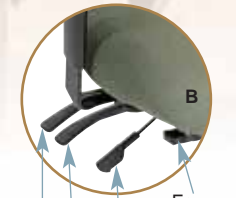

Entire Page
New For
2008!

CoolMesh Seating

Pneumatic height adjustment
Multi position tilt lock

Forward tilt lock
Pneumatic height adjustment
Tilt lock mechanism
Back angle adjustment

A
Shown w/Latte Fabric Seat and Aluminum Base Options.

B
Shown w/Basil Fabric Seat and Aluminum Base Options.

Ratchet Back

(A) A7701TAU Taupe Mesh Back
A7701BLK Black Mesh Back
CoolMesh Synchro, High Back
w/Black Frame
Overall: 25½"W x 25"D x 41-44"H
Seat: 21"W x 19½"D
List \$399.00