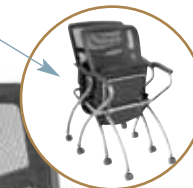

Taupe (TAU)

BASE OPTION (A-C ONLY):

Aluminum Base - Add \$70 (ABASET)

Select items on this page stocked Nationwide. Call for details!

Nesting

(D) 7621BLK
CoolMesh Basic Task Chair
w/Black Frame
Overall: 25"W x 24"D x 36-41"H
Seat: 20"W x 18"D
List \$299.00