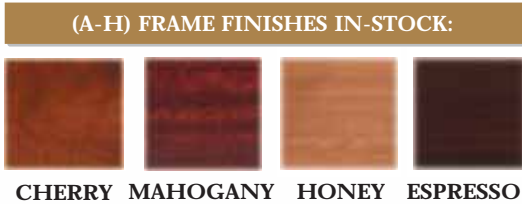

New For 2008!

TOOL FREE ASSEMBLY

Guest Seating

- (A) 105HN**
Guest Chair w/Arms
Honey Oak Frame
23"W x 25½"D x 33½"H
Seat: 21"W x 18"D
List \$249.00
- (B) 105MH**
Guest Chair w/Arms
Mahogany Frame
23"W x 25½"D x 33½"H
Seat: 21"W x 18"D
List \$249.00
- (C) 105CH**
Guest Chair w/Arms
Cherry Frame
23"W x 25½"D x 33½"H
Seat: 21"W x 18"D
List \$249.00
- (D) 105ES**
Guest Chair w/Arms
Espresso Frame
23"W x 25½"D x 33½"H
Seat: 21"W x 18"D
List \$249.00
(Not Pictured)

OfficeSource™
Reception Series

- (I) 344**
Sled Base Side Chair w/Arms
Black Frame
Overall: 22½"W x 22½"D x 33½"H
Seat: 19½"W x 19½"D
List \$149.00
Fabrics In-Stock:
Black, Blue, Burgundy, Gray
- (J) PL120**
End Table
24"W x 24"D x 20"H
List \$159.00
Table Finishes In-Stock:
Cherry, Mahogany, Honey, Espresso